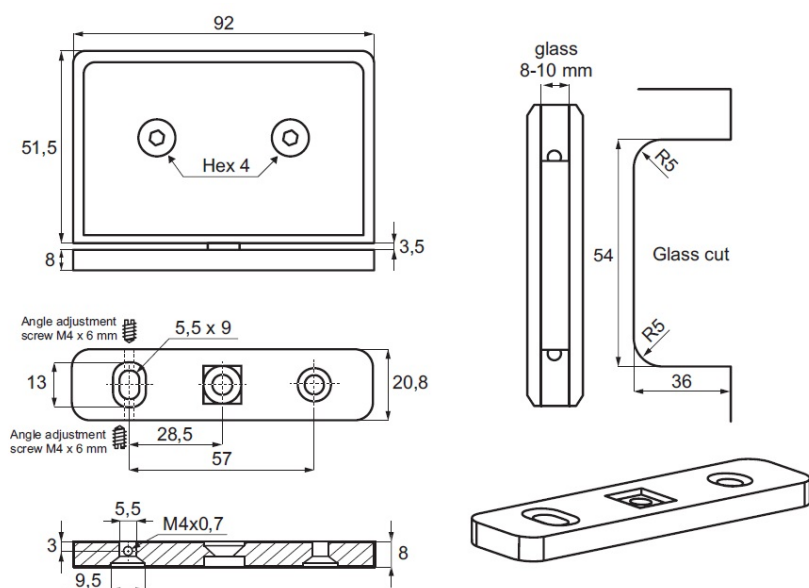

PRODUCT SHEET

Description:

Shower Pivot Hinge "Lodz II", Floor/Glass,SS-Look,51,5x92x21 mm, With Adjustable Base, Brass Material, Incl., Gaskets, Screws & Templates, Self Centering When Within 15DG, Of Closed Position, 8-10mm Glass Thickness, Load Capacity: 20 kg Pr. Hinge, Max Glass Width: 800mm

Item number:

15.23.944-0

Units	Box	Carton	HS Code	Barcode
Pcs.	1	20	8302100090	
				5704866470445

SISO A/S

Mileparken 11
DK-2740 Skovlunde
Denmark
VAT: DK 24786013

Phone +45 45 830 900

www.siso.dk
siso@siso.dk

Danske Bank
Nytorv Branch
Copenhagen
SWIFT: DABADKKK

Account no.
4180 3112 112936
IBAN Account
DK7230003112112936